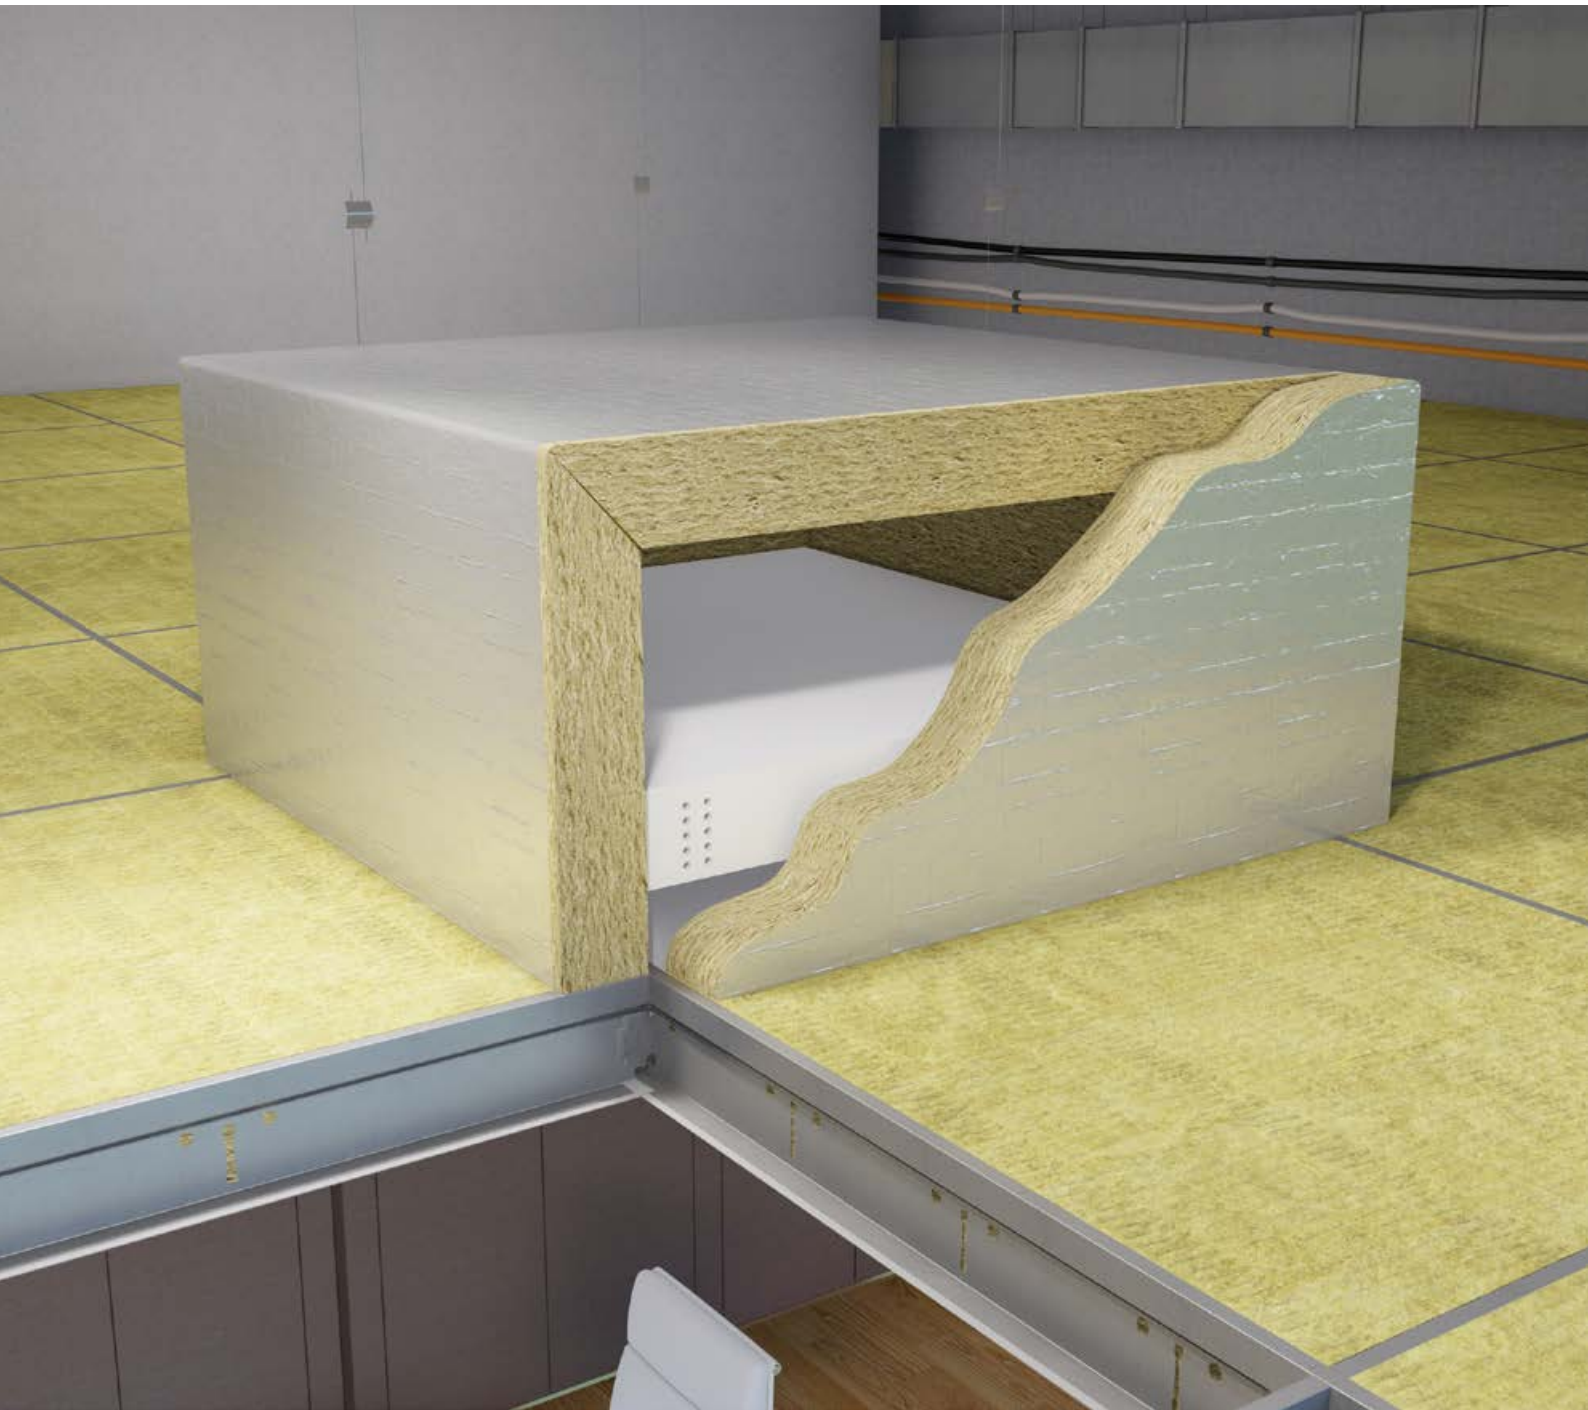

DATASHEET

Rockfon® Rocklux®

Sounds Beautiful

Rockfon® Rocklux®

- Sound insulating cap limiting sound transmission through in-ceiling technical installations (eg. audio visual equipment)
- Ideal in combination with Rockfon Blanka dB products for optimal confidentiality and privacy
- Suitable for a large range of technical installations in several modular dimensions
- Easy to install

Product Description

- Stone wool core
- Inner side: mineral fleece
- Outer side: aluminium foil

Application Areas

- Office
- Education
- Healthcare

Module size (mm)	Weight (kg/unit)	A1-A3 Production stage impact (kg CO ₂ eq/m ²)*	A1-C4 Full life cycle impact (kg CO ₂ eq/m ²)*
1105 x 1105 x 30 ***	4.2	3.88	4.82
1780 x 745 x 30 ****	4.5		

Rockfon Rocklux is delivered flat and must be assembled. Its internal/ external dimensions when assembled are:

*** 725x725x130 / 785x785x160 mm: suitable for technical installations in modular sizes: 600x600, 625x625, 675x675 mm

**** 1400x365x130 / 1460x425x160 mm: suitable for technical installations in modular sizes: 1200x300, 1250x312.5, 1350x300 mm.

Use 2 pieces Rockfon Rocklux 1105x1105x30 mm assembled with aluminium tape for technical installations in modular sizes: 1200x600, 1250x625, 1350x600 mm.